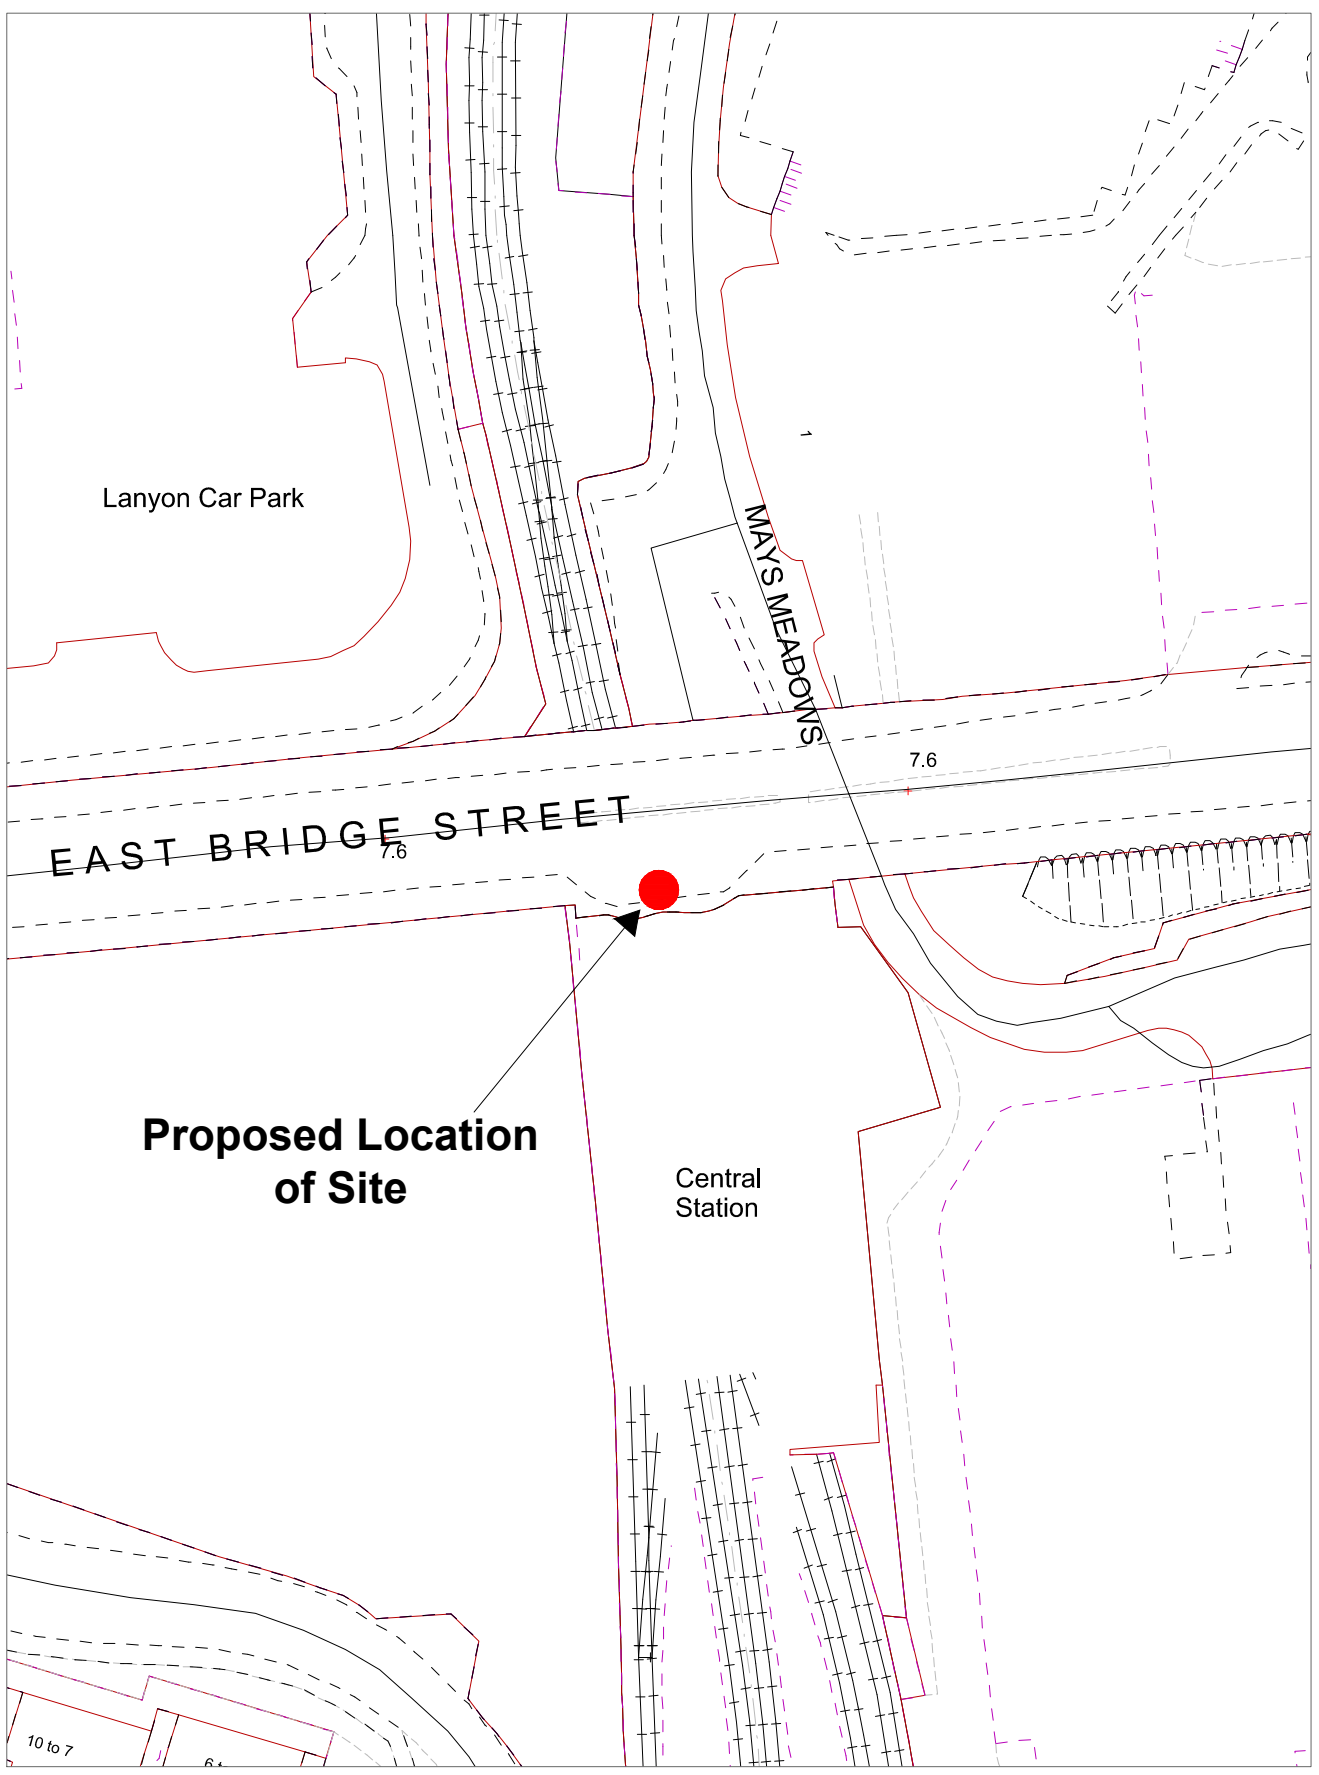

Building Control Service

Belfast Mapping Data v3.0
Prepared by I.S.B.
Based upon the Ordnance Survey
Of Northern Ireland map with the
permission of the Director & Chief Executive.
© CROWN COPYRIGHT 2003

Appendix 1

DRAWN BY JC
DATE 10/05/2017

East Bridge Street
-outside Central Station

SCALE 1:1000